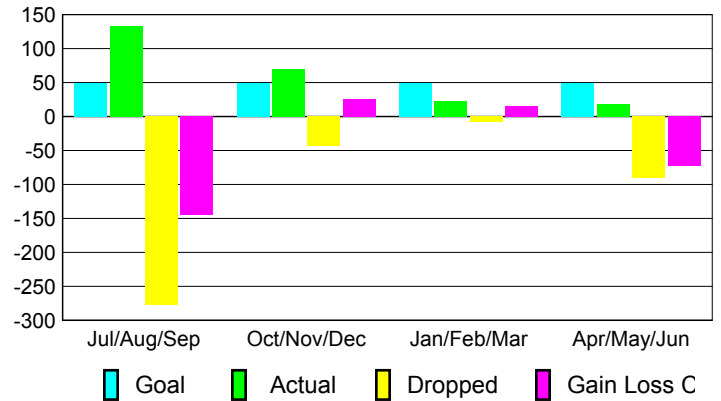

Membership Results 2008-2009

Goal, New, Dropped, Gain/Loss

Comparison of Membership Gain/Loss

Current Year Compared to the Previous Year