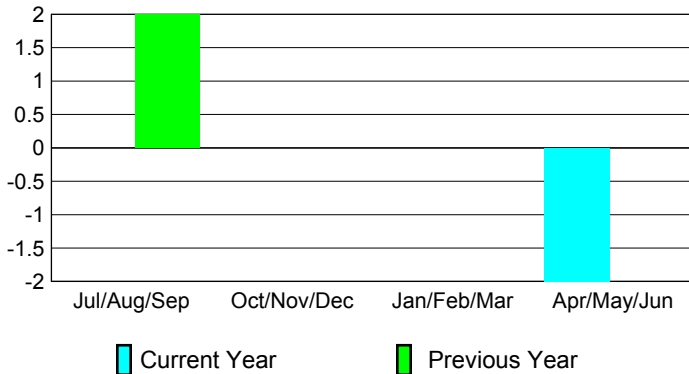

2008-2009 GMT Quarterly Report for District (or Undistricted) **District 300 E2**

GMT: **PEI-JEN CHEN**

Location: **M.D. 300 Taiwan**

GMT CA: **5**

CLUBS

Club Results 2008-2009

Clubs 2007-2008

Month	New Club Goal	Actual New Clubs	Actual Dropped Clubs	Gain/Loss of Clubs	Gain/Loss of Clubs
Jul/Aug/Sep	0	0	0	0	2
Oct/Nov/Dec	0	0	0	0	0
Jan/Feb/Mar	0	0	0	0	0
Apr/May/June	0	0	-2	-2	0
Totals	0	0	-2	-2	2

Club Results 2008-2009

Goal, New, Dropped, Gain/Loss

Comparison of Club Gain/Loss

Current Year Compared to the Previous Year

YTD Status Quo Clubs 2008-2009

Status Quo Clubs Compared to Status Quo Members

MEMBERSHIP

Membership Results 2008-2009

Membership 2007-2008

Month	Net Memb Goal	Actual New Memb	Actual Dropped Memb	Gain/Loss of Memb	Gain/Loss of Memb
Jul/Aug/Sep	50	133	-278	-145	192
Oct/Nov/Dec	50	70	-44	26	47
Jan/Feb/Mar	50	23	-8	15	15
Apr/May/June	50	18	-91	-73	-44
Totals	200	244	-421	-177	210

Membership Results 2008-2009

Goal, New, Dropped, Gain/Loss

Comparison of Membership Gain/Loss

Current Year Compared to the Previous Year

Gender Comparison 2008-2009

Jul/Aug/Sep

Oct/Nov/Dec

Jan/Feb/Mar

Apr/May/June

Male

Female