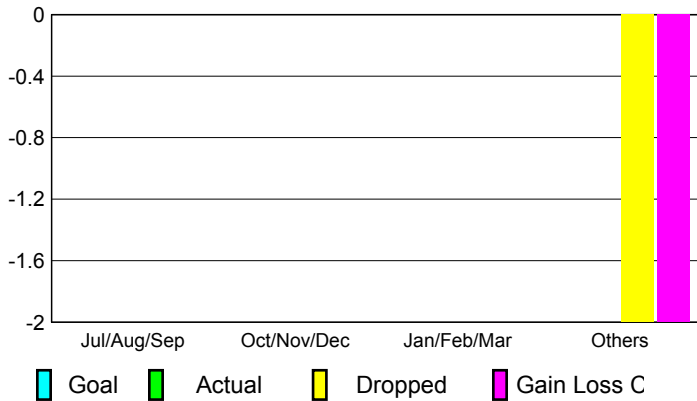

2008-2009 GMT Quarterly Report for District (or Undistricted) **District 300 E2**

GMT: **PEI-JEN CHEN**

Location: **M.D. 300 Taiwan**

GMT CA: **5**

CLUBS

Club Results 2008-2009

Clubs 2007-2008

Month	New Club Goal	Actual New Clubs	Actual Dropped Clubs	Gain/Loss of Clubs	Gain/Loss of Clubs
Jul/Aug/Sep	0	0	0	0	2
Oct/Nov/Dec	0	0	0	0	0
Jan/Feb/Mar	0	0	0	0	0
Apr/May/June	0	0	-2	-2	0
Totals	0	0	-2	-2	2

Club Results 2008-2009

Goal, New, Dropped, Gain/Loss

Comparison of Club Gain/Loss

Current Year Compared to the Previous Year