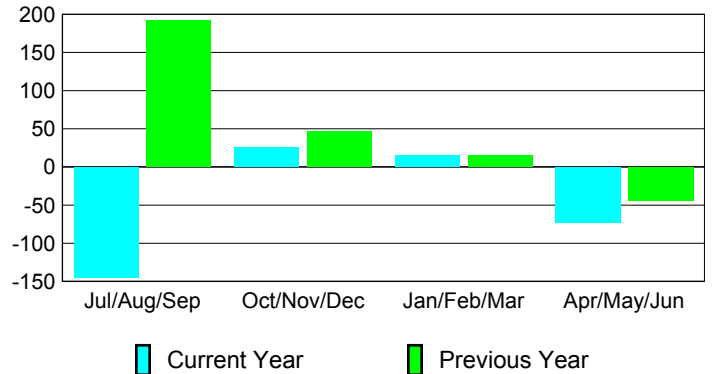

Gender Comparison 2008-2009

Jul/Aug/Sep

Oct/Nov/Dec

Jan/Feb/Mar

Apr/May/June

Male

Female